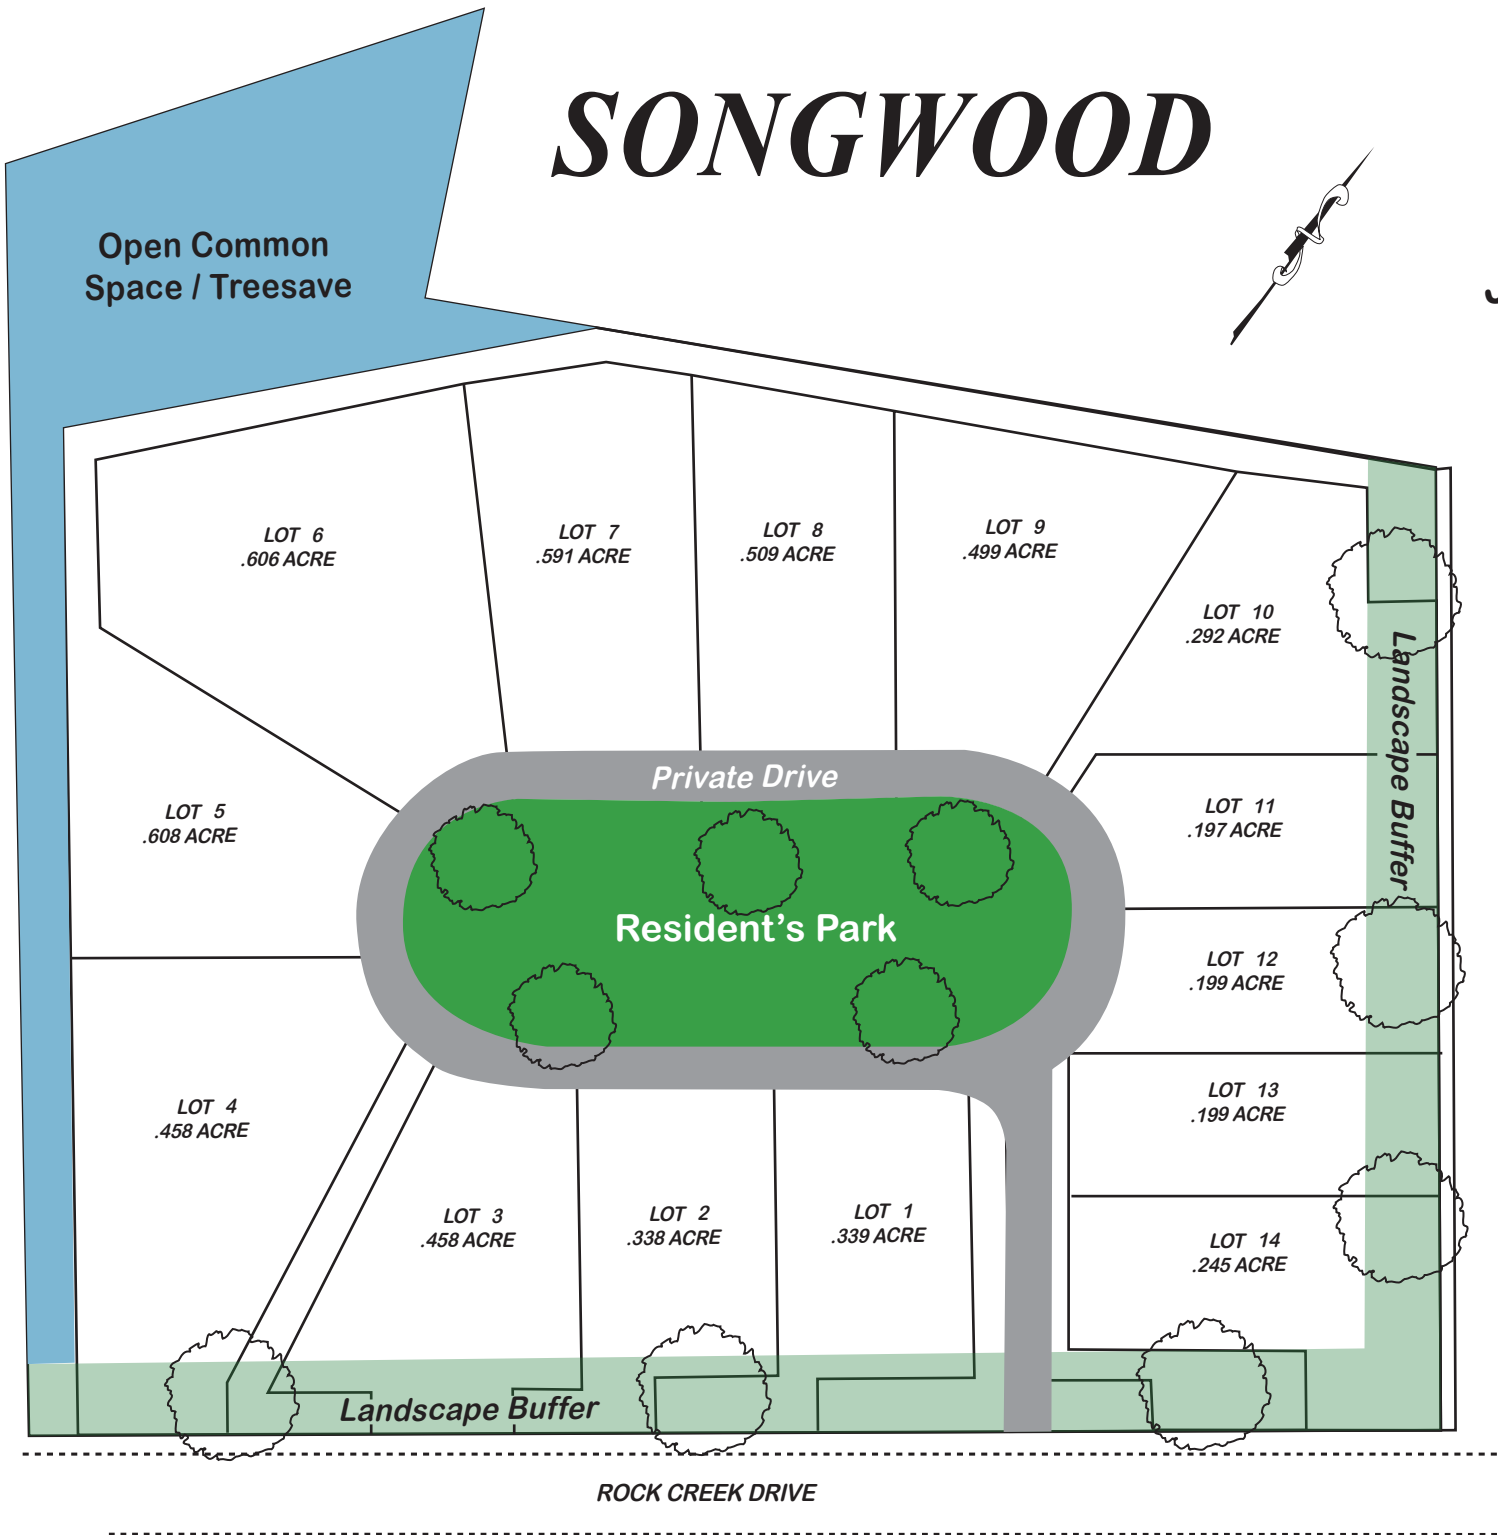

SONGWOOD

704-534-1030

JamesCustomHomes.com

Open Common
Space / Treesave

Private Drive

Resident's Park

Landscape Buffer

Landscape Buffer

SHARON VIEW ROAD

ROCK CREEK DRIVE